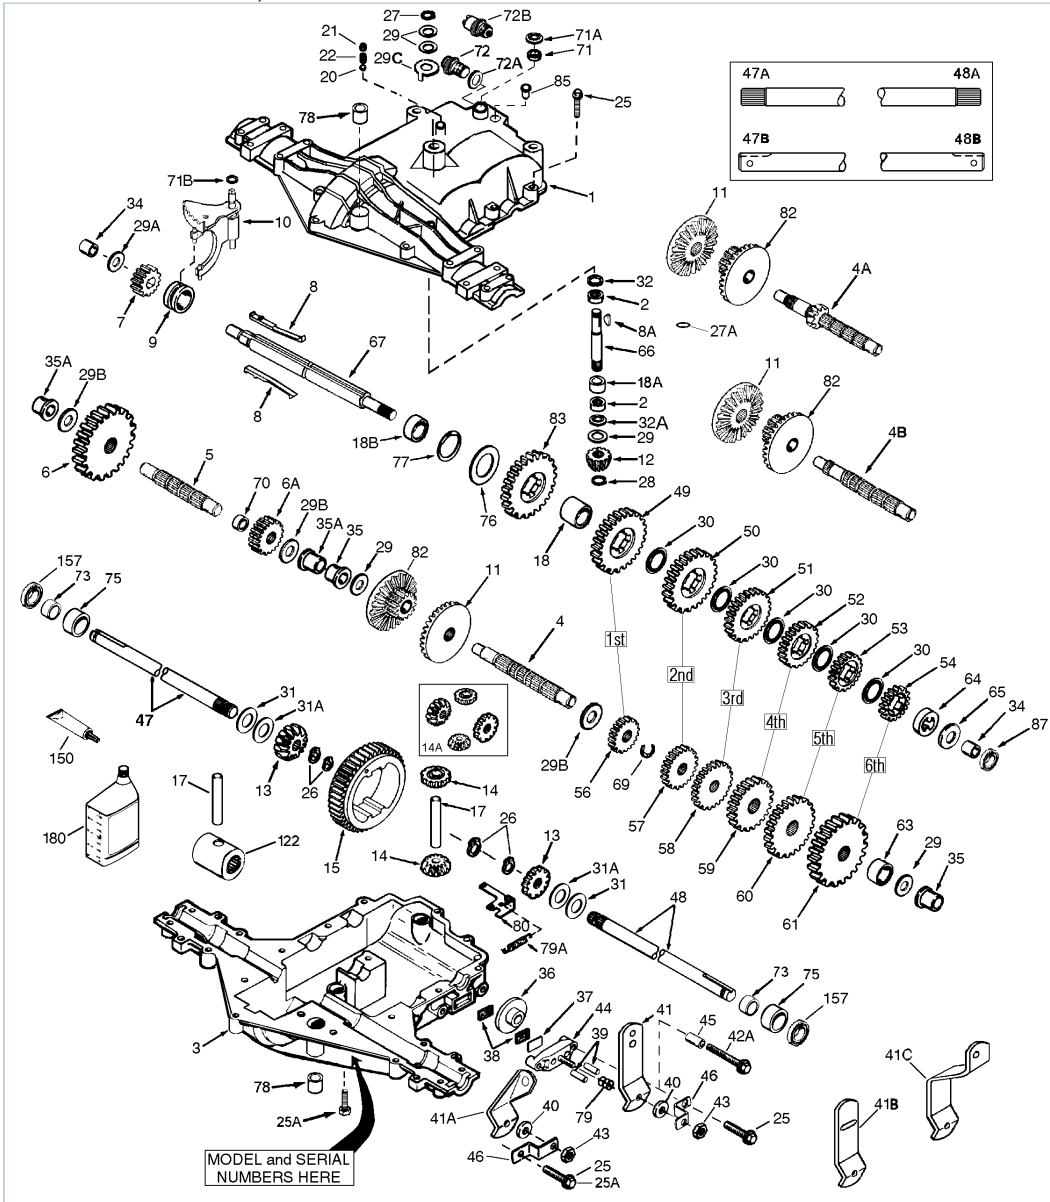

mst.3 205-205-535E / Transaxle

Part List

mst.3 205-205-535E / Transaxle

REF #	ITEM #	DESCRIPTION	QTY	REMARK
1	772148A	Transaxle Cover (Incl. 29B)	1	
2	780086A	Needle Bearing 5/8" ID	2	
3	770128	Transaxle Case	1	
4B	776406	Countershaft	1	
5	776409	Output Shaft	1	
6	778364	Spur Gear (38 teeth)	1	
6A	778369	Spur Gear (15 teeth)	1	
7	778330	Spur Gear (11 teeth)	1	
8	792180	Shift Key	2	
8A	792047	Woodruff Key #9	1	
9	784352	Shift Collar	1	
10	784378	Shift Rod & Fork	1	
11	778334	Bevel Gear (30 teeth)	1	
12	778309	Input Bevel Pinion (13 teeth)	1	
13	778368	Bevel Gear (13 teeth) (Incl. 14)	2	
14	778368	Bevel Pinion (13 teeth) (Incl. 13)	2	
15	778370	Ring Gear (43 teeth)	1	
17	786188	Drive Pin	1	
18	786102	Spacer	1	
20	792077A	Ball 5/16" dia	1	
21	792211	Cap Screw 3/8-16 x 3/8"	1	
22	792079	Spring	1	
25	792073A	Screw 1/4-20 x 1-1/4"	17	
25A	792177	Screw 1/4-20 x 1-3/8"	2	
26	792125	Retaining Ring (pkg of 2)	4	
27	792035	Retaining Ring	1	
28	788040	Retaining Ring	1	
29	780072	Thrust Washer .627 ID	5	
29A	780160	Thrust Washer .563 ID	1	
29B	780051	Thrust Washer .762 ID	2	
30	780108	Cup Washer 1.127 ID	4	
31	780001	Washer (.056 wide) (USE AS NEEDED)	2	
31A	780195	Flat Washer (.062 wide)	2	
32	788083	Oil Seal 5/8"	1	
32A	792001	O-ring .607 ID	1	
34	780194	Bushing	2	
35	780193	Flanged Bushing	2	
35A	780197	Flanged Bushing 3/4"	2	
36	790075	Brake Disk	1	
37	790007	Brake Pad Plate	1	
38	799021	Brake Pad (pkg of 2)	2	
39	786026	Dowel Pin	2	
40	792076A	Flat Washer .312 ID	1	
41	790045	Brake Lever	1	
42	792177	Screw, 1/4-20 x 1-3/8"	2	
43	792075	Locknut 5/16-24	1	
44	790025	Brake Pad Holder	1	
46	786086	Brake Lever Bracket	1	
47	775028	Axle (11-63/64" long)	1	
48	775027	Axle (16-9/16" long)	1	
49	778356	Spur Gear (29 teeth)	1	
50	778340	Spur Gear (24 teeth)	1	
51	778344	Spur Gear (20 teeth)	1	
52	778313	Spur Gear (19 teeth)	1	
53	778346	Spur Gear (15 teeth)	1	
56	778355	Spur Gear (11 teeth)	1	
57	778339	Spur Gear (16 teeth)	1	
58	778343	Spur Gear (20 teeth)	1	
59	778351	Spur Gear (21 teeth)	1	